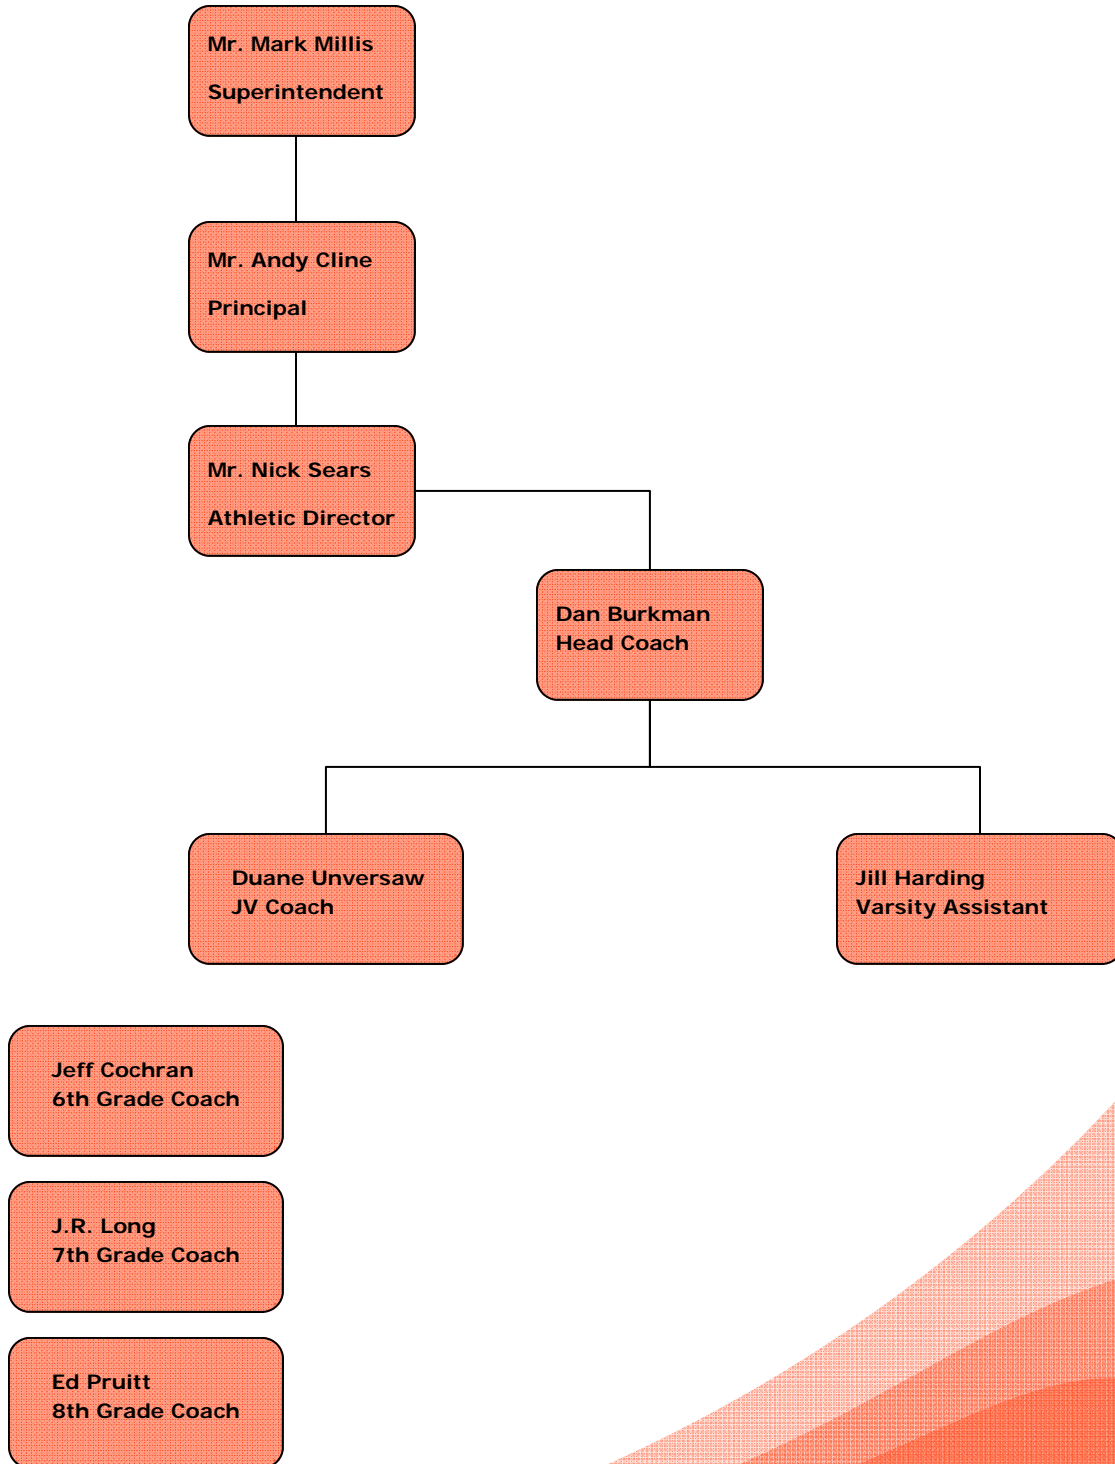

Coaches and Administrators

Statistical Summary

Individual Season Highs

Most Pts:	38	Hamilton vs. Panthers
Most Fgm:	16	Hamilton vs. Bulldogs
Most Fga:	27	Hamilton vs. Bulldogs
Most 3pm:	6	Hamilton vs. Hornets
Most 3pa:	15	Hamilton vs. Hornets
Most Ftm:	15	Hamilton vs. Artesians
Most Fta:	22	Hamilton vs. Artesians
Most Reb:	20	Lehman vs. Mohawks
Most Orb:	8	Coner vs. Eagles
Most Drb:	15	Lehman vs. Sparkplugs
Most Ast:	11	E VonStein vs. Chargers
Most Stl:	11	Hamilton vs. Lancers
Most Blk:	5	Lehman vs. Multiple Oppo.